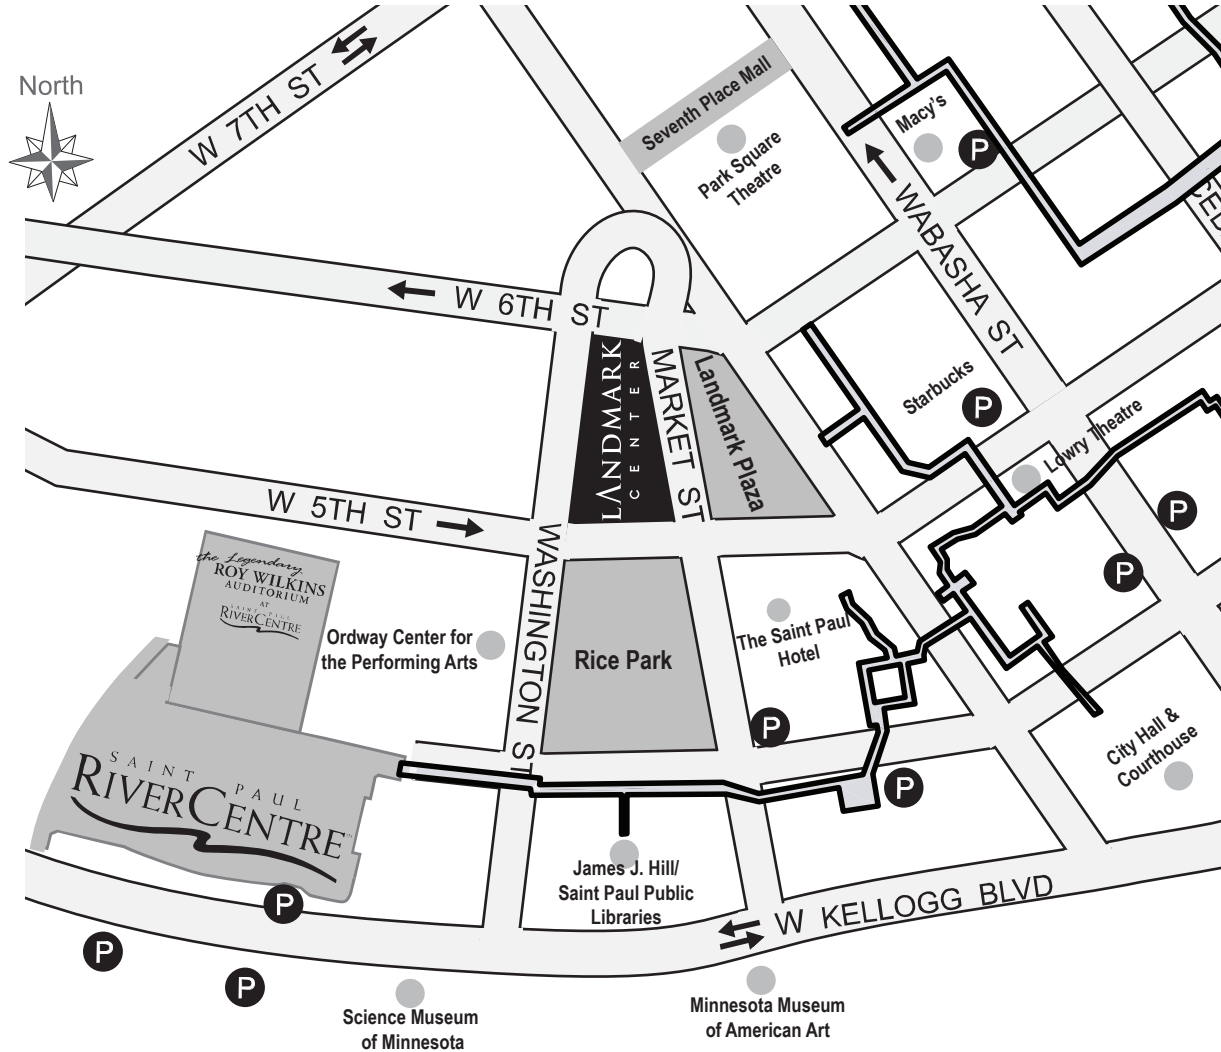

Directions to Landmark Center in Downtown St. Paul

From the NORTH

Exit southbound I-35 E at Wacouta Street. Go four blocks to sixth street. Turn right and go eight blocks to Market Street. Landmark Center is on your left.

From the WEST

Exit eastbound I-94 at Fifth Street, go straight across Seventh Street and continue to follow Fifth one long block to Washington Street. Landmark Center is on your left.

From the EAST

Exit westbound I-94 at Sixth Street, go nine blocks straight ahead to Market Street. Landmark Center is on your left.

From the SOUTH

Exit northbound I-35 E at Kellogg Boulevard. Turn right onto Kellogg. Go four blocks to Market Street. Turn left and go two block on Market to Fifth Street. Landmark Center is on your left.