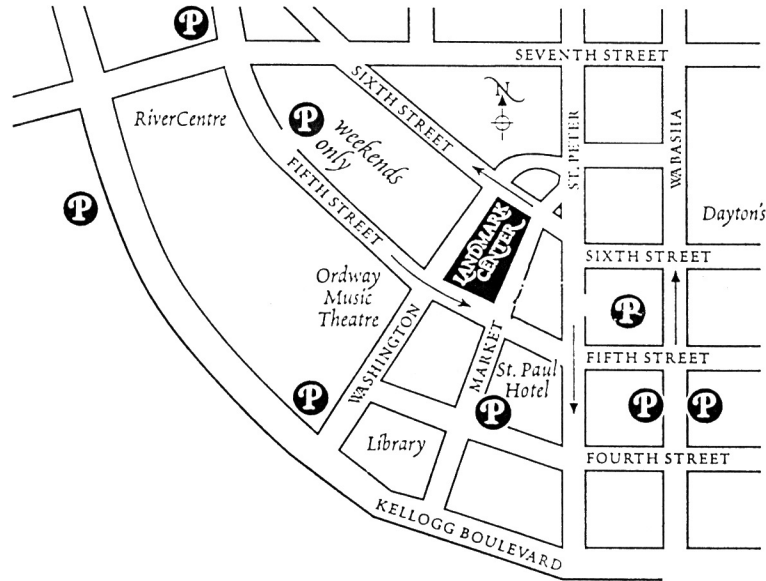

DIRECTIONS TO THE LANDMARK CENTER
IN DOWNTOWN ST. PAUL

From the NORTH

Exit southbound I-35E at Wacouta Street. Go four blocks to Sixth Street. Turn right and go eight blocks on Sixth to Market Street. Landmark Center is on your left.

From the WEST
Exit eastbound I-94 at
Fifth Street, go straight
across Seventh Street
and continue on Fifth
one long block to
Washington St.
Landmark Center
is on your left.

From the EAST
Exit westbound I-94
at Sixth Street, go nine
blocks straight ahead
to Market Street.
Landmark Center
is on your left.

From the SOUTH

Exit northbound I-35E at Kellogg Boulevard. Turn right onto Kellogg. Go four blocks to Market Street. Turn left and go two blocks on Market to Fifth Street. Landmark Center is on your left.