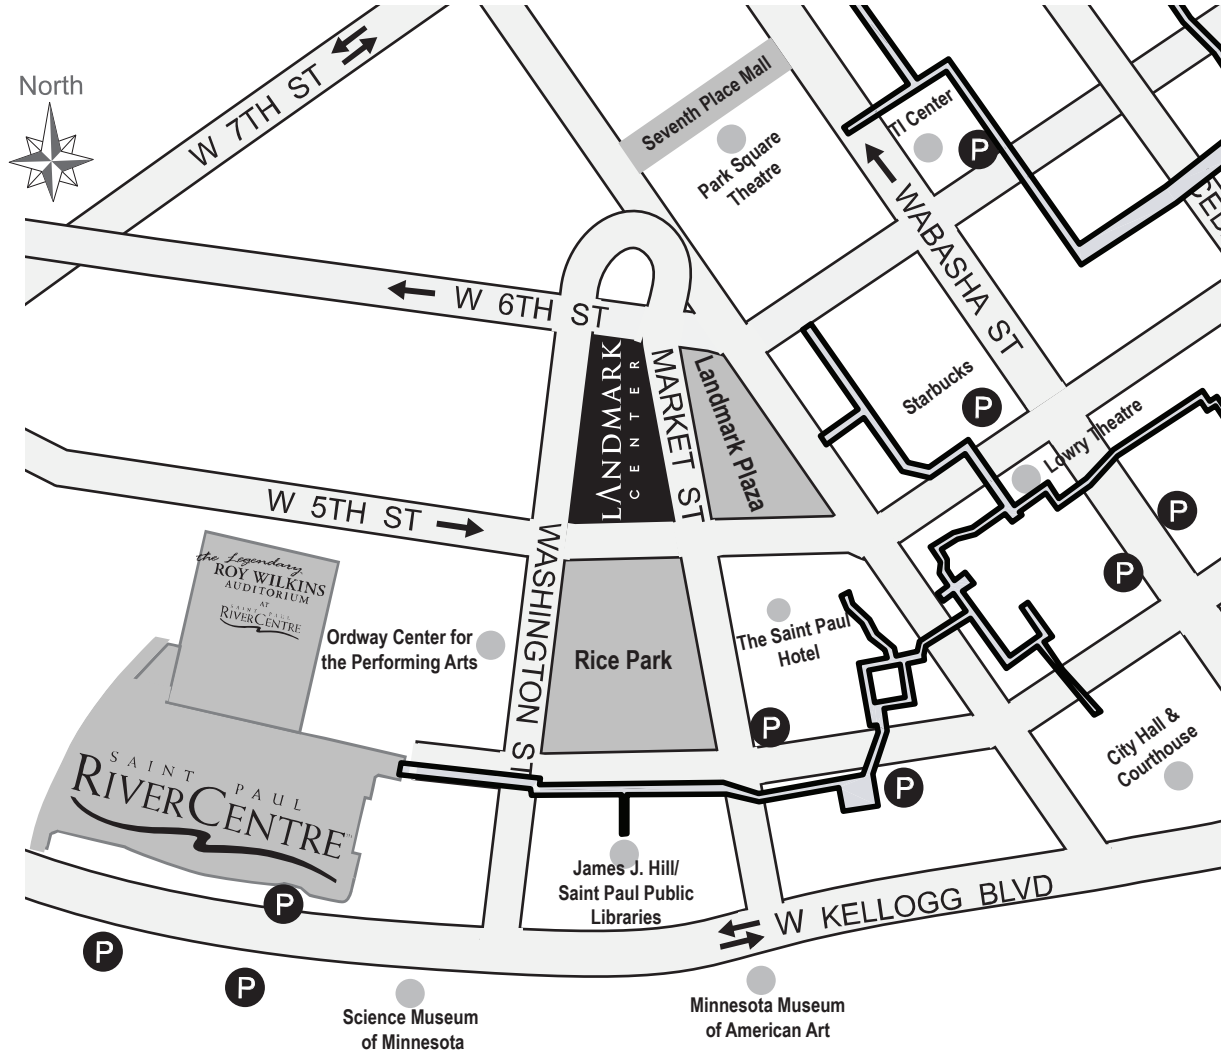

## From the NORTH

Exit southbound I-35 E at Wacouta Street. Go four blocks to sixth street. Turn right and go eight blocks to Market Street. Landmark Center is on your left.

## From the WEST

Exit eastbound I-94 at Fifth Street, go straight across Seventh Street and continue to follow Fifth one long block to Washington Street. Landmark Center is on your left.

## From the EAST

Exit westbound I-94 at Sixth Street, go nine blocks straight ahead to Market Street. Landmark Center is on your left.

## From the SOUTH

Exit northbound I-35 E at Kellogg Boulevard. Turn right onto Kellogg. Go four blocks to Market Street. Turn left and go two block on Market to Fifth Street. Landmark Center is on your left.