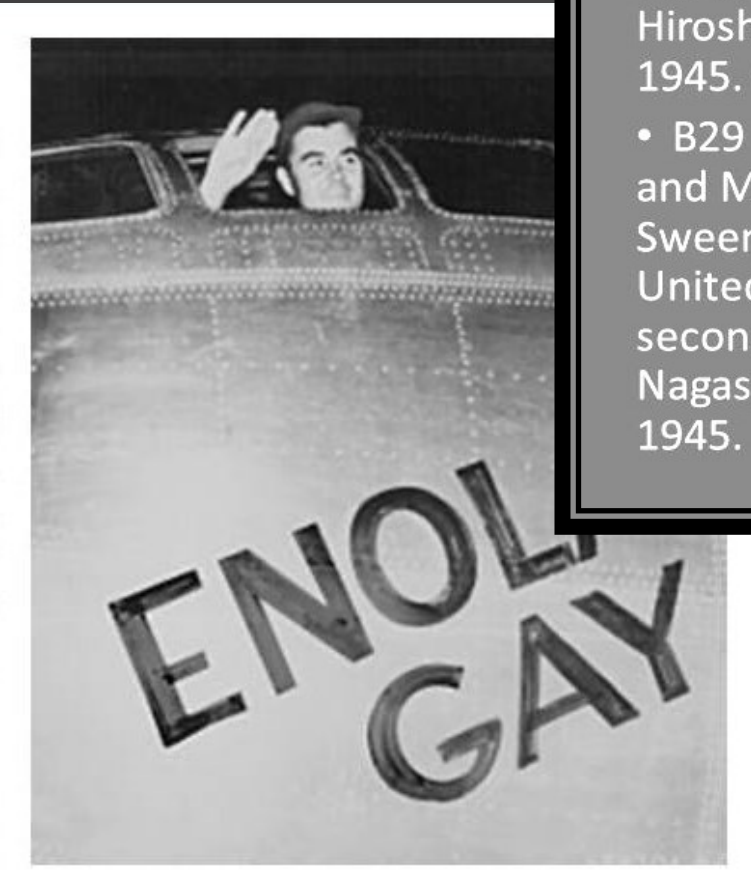

Bombing of
Pearl Harbor,
Hawaii,
December 7,
1941

The world at war

- B29 Enola Gay and Lt. Colonel Paul Tibbets. The United States dropped the first atomic bomb on Hiroshima on August 6, 1945. (right)
- B29 Bockscar with crew and Major Charles Sweeney (left). The United States dropped the second atomic bomb on Nagasaki on August 9th, 1945.

Mushroom
cloud over the
city of Nagasaki
August 9, 1945