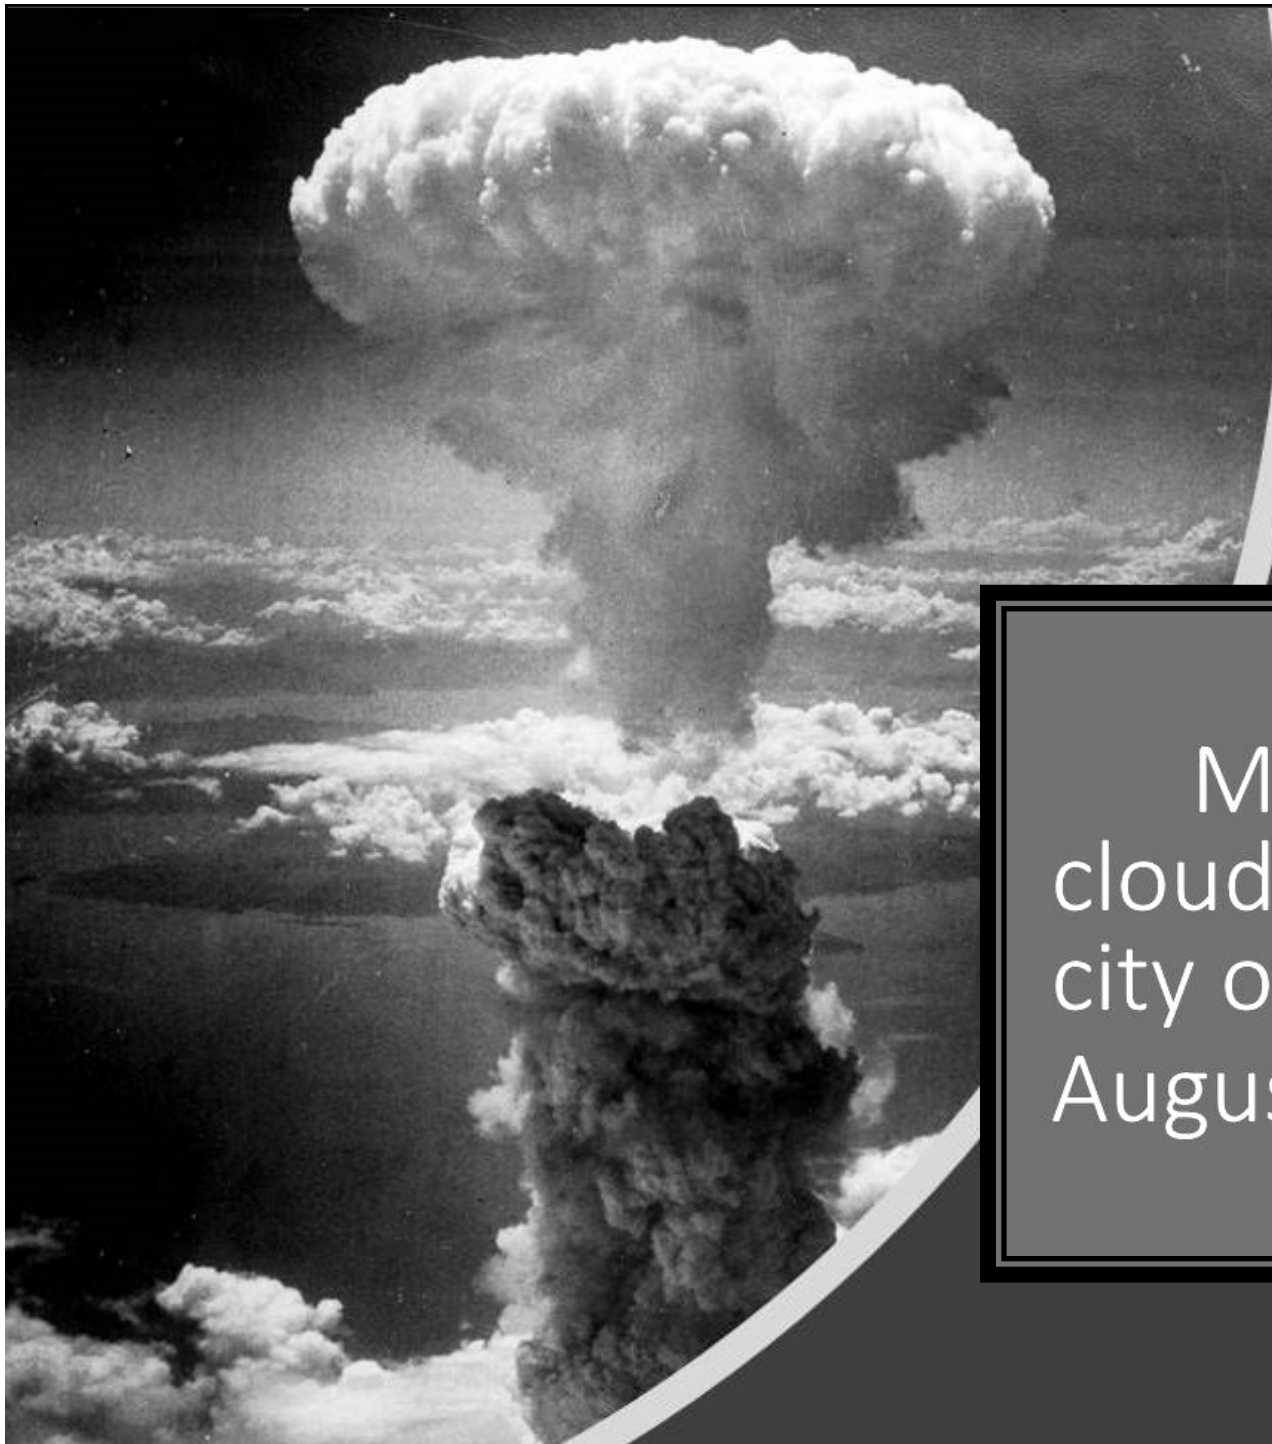

Bombing of
Pearl Harbor,
Hawaii,
December 7,
1941

The world at war

- B29 Enola Gay and Lt. Colonel Paul Tibbets. The United States dropped the first atomic bomb on Hiroshima on August 6, 1945. (right)
- B29 Bockscar with crew and Major Charles Sweeney (left). The United States dropped the second atomic bomb on Nagasaki on August 9th, 1945.

Mushroom
cloud over the
city of Nagasaki
August 9, 1945